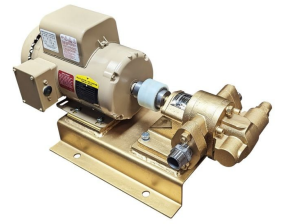

HOT OIL PUMP

SKU: Hot-Gear

Price: ~~\$595.00~~ \$565.25

Add to Cart

Made for Hot Oils

Up to 500°F or 260°C

120/230V

1/2" Ports with cast iron pumphead

3/4 HP Motor

5 Gallons/min

Categories: [Light Oil Pumps](#) | **Tags:** [Hot oil pump](#)

SPECIFICATIONS

Weight	50 lbs
Dimensions	18 x 14 x 16 in
Fluid	Diesel or Light Oils
Voltage	120V, 230V
Speed	4-7GPM

RELATED PRODUCTS

12V Oil Pump 1/2HP

**480V Oil Pump at
25GPM - Extreme
Heat**

**100GPM Oil and
Diesel Pump - Gas
Engine**

**Industrial 15GPM
with Bypass**

Since 2009, we have been supplying portable and stationary pumps for moving all types of oil. Oil cleaning centrifuges are also important tools to re-use oil as fuel or lubricant.