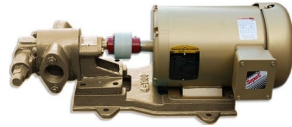

HOT OIL PUMP

SKU: Hot-Gear

Price: \$595.00

Add to Cart

Made for Hot Oils

Up to 500°F or 260°C

120/230V

1/2" Ports with cast iron pumphead

3/4 HP Motor

5 Gallons/min

Categories: [Light Oil Pumps](#) | **Tags:** [Hot oil pump](#)

SPECIFICATIONS

Weight	50 lbs
Dimensions	18 x 14 x 16 in
Fluid	Diesel or Light Oils
Voltage	120V, 230V
Speed	4-7GPM

RELATED PRODUCTS

**230V 3 Phase Oil
Pump 12GPM - 1HP**

**Industrial Oil
Transfer Pump -
25GPM - Single Phase**

**25GPM Portable Oil
Transfer Pump -
Massive Gears**

**Industrial Oil
Transfer Pump -
60GPM**