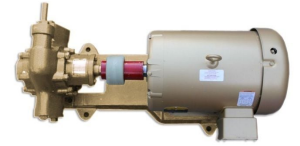

## **PIUSU LUBE TRANSFER PUMP 3GPM**

SKU: pi12-3

Price: ~~\$640.00~~ \$608.00

Add to Cart

Categories: [Heavy Oil Pumps](#), [Misc. Pump Products](#) |

### **RELATED PRODUCTS**

**50Hz Portable Oil Transfer Pump - Massive Gears**

**Gas Motor Plate Adapter**

**In Line Suction Strainer 1"**

**Industrial Oil Transfer Pump - 60GPM**

Since 2009, we have been supplying portable and stationary pumps for moving all types of oil. Oil cleaning centrifuges are also important tools to re-use oil as fuel or lubricant.