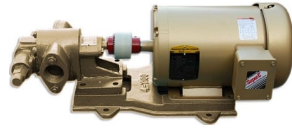

PIUSU LUBE TRANSFER PUMP 3GPM

SKU: pi12-3

Price: ~~\$640.00~~ \$608.00

Add to Cart

Categories: [Heavy Oil Pumps](#), [Misc. Pump Products](#) |

SPECIFICATIONS

Weight	25 lbs
Fluid	Motor Oil
Voltage	12V
Speed	3GPM

RELATED PRODUCTS

Industrial Oil Transfer Pump - 25GPM - Single Phase

Industrial Oil Transfer Pump - 25GPM - 3 Phase

Suction Strainer for Pumps

50Hz Portable Oil Transfer Pump - Massive Gears

Since 2009, we have been supplying portable and stationary pumps for moving all types of oil. Oil cleaning centrifuges are also important tools to re-use oil as fuel or lubricant.