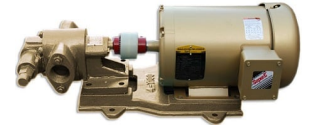

PIUSU LUBE TRANSFER PUMP 3GPM

SKU: pi12-3

Price: ~~\$640.00~~ \$608.00

Add to Cart

Categories: [Heavy Oil Pumps](#), [Misc. Pump Products](#) |

SPECIFICATIONS

Weight	25 lbs
Fluid	Motor Oil
Voltage	12V
Speed	3GPM

RELATED PRODUCTS

**12-48v Variable
Speed Controller**

**1.5HP ABB ACS 150
VFD**

**In Line Suction
Strainer 1"**

**Industrial Oil
Transfer Pump -
25GPM -3 Phase**

Since 2009, we have been supplying portable and stationary pumps for moving all types of oil. Oil cleaning centrifuges are also important tools to re-use oil as fuel or lubricant.