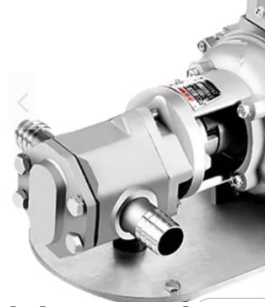

PIUSU LUBE TRANSFER PUMP 3GPM

SKU: pi12-3

Price: ~~\$640.00~~ \$608.00

Add to Cart

Categories: [Heavy Oil Pumps](#), [Misc. Pump Products](#) |

SPECIFICATIONS

Weight	25 lbs
Fluid	Motor Oil
Voltage	12V
Speed	3GPM

RELATED PRODUCTS

**3 Phase Gear Pump
Motor - Brook
Crompton**

**Industrial Oil
Transfer Pump -
25GPM - Single Phase**

**Stainless Steel
12GPM Oil Transfer
Pump Head**

**Extreme Oil
Centrifuge**

Since 2009, we have been supplying portable and stationary pumps for moving all types of oil. Oil cleaning centrifuges are also important tools to re-use oil as fuel or lubricant.