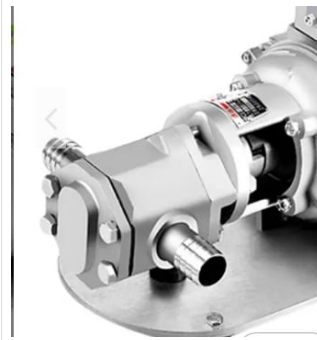

PIUSU LUBE TRANSFER PUMP 3GPM

SKU: pi12-3

Price: \$640.00

Categories: [Heavy Oil Pumps](#), [Misc. Pump Products](#) |

SPECIFICATIONS

Weight	25 lbs
Fluid	Motor Oil
Voltage	12V
Speed	3GPM

RELATED PRODUCTS

[Basic Oil Centrifuge](#)

[15 GPM Digital Oil Pump Flow Meter 1"](#)

[Stainless Steel 12GPM Oil Transfer Pump Head](#)

[Suction Strainer for Pumps](#)

Since 2009, we have been supplying portable and stationary pumps for moving all types of oil. Oil cleaning centrifuges are also important tools to re-use oil as fuel or lubricant.