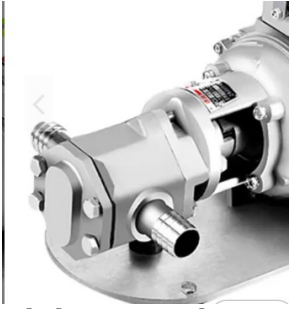

PIUSU LUBE TRANSFER PUMP 3GPM

SKU: pi12-3

Price: ~~\$640.00~~ \$608.00

Add to Cart

Categories: [Heavy Oil Pumps](#), [Misc. Pump Products](#) |

SPECIFICATIONS

Weight	25 lbs
Fluid	Motor Oil
Voltage	12V
Speed	3GPM

RELATED PRODUCTS

**Stainless Steel
12GPM Oil Transfer
Pump Head**

**1.5HP ABB ACS 150
VFD**

**Industrial Oil
Transfer Pump -
25GPM -3 Phase**

**480V Oil Pump at
7GPM**

Since 2009, we have been supplying portable and stationary pumps for moving all types of oil. Oil cleaning centrifuges are also important tools to re-use oil as fuel or lubricant.