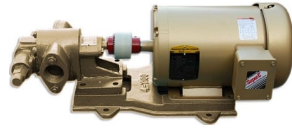

## **PIUSU LUBE TRANSFER PUMP 3GPM**

SKU: pi12-3

Price: ~~\$640.00~~ \$608.00

Add to Cart

Categories: [Heavy Oil Pumps](#), [Misc. Pump Products](#) |

### **SPECIFICATIONS**

<b>Weight</b>	25 lbs
<b>Fluid</b>	Motor Oil
<b>Voltage</b>	12V
<b>Speed</b>	3GPM

### **RELATED PRODUCTS**

**3HP VFD for 25GPM  
Pump Indoor**

**Industrial Oil  
Transfer Pump -  
25GPM -3 Phase**

**3 Phase Gear Pump  
Motor - Brook  
Crompton**

**In Line Suction  
Strainer 1"**

Since 2009, we have been supplying portable and stationary pumps for moving all types of oil. Oil cleaning centrifuges are also important tools to re-use oil as fuel or lubricant.