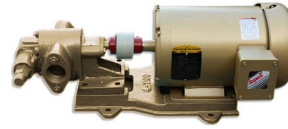

PIUSU LUBE TRANSFER PUMP 3GPM

SKU: pi12-3

Price: ~~\$640.00~~ \$608.00

Add to Cart

Categories: [Heavy Oil Pumps](#), [Misc. Pump Products](#) |

SPECIFICATIONS

Weight	25 lbs
Fluid	Motor Oil
Voltage	12V
Speed	3GPM

RELATED PRODUCTS

50Hz Portable Oil Transfer Pump - Massive Gears

In Line Suction Strainer 1"

Industrial Oil Transfer Pump - 25GPM - Single Phase

Replacement Thermostat

Since 2009, we have been supplying portable and stationary pumps for moving all types of oil. Oil cleaning centrifuges are also important tools to re-use oil as fuel or lubricant.