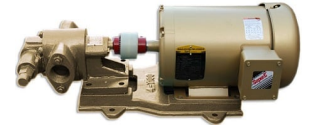

PIUSU LUBE TRANSFER PUMP 3GPM

SKU: pi12-3

Price: ~~\$640.00~~ \$608.00

Add to Cart

Categories: [Heavy Oil Pumps](#), [Misc. Pump Products](#) |

SPECIFICATIONS

Weight	25 lbs
Fluid	Motor Oil
Voltage	12V
Speed	3GPM

RELATED PRODUCTS

**Replacement
Thermostat**

**3HP VFD for 25GPM
Pump Indoor**

**1HP VFD for 12GPM
Pump - Switched
Outdoor**

**Industrial Oil
Transfer Pump -
25GPM -3 Phase**

Since 2009, we have been supplying portable and stationary pumps for moving all types of oil. Oil cleaning centrifuges are also important tools to re-use oil as fuel or lubricant.