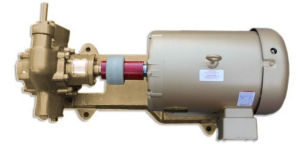

PIUSU LUBE TRANSFER PUMP 3GPM

SKU: pi12-3

Price: \$640.00

Add to Cart

Categories: [Heavy Oil Pumps](#), [Misc. Pump Products](#) |

SPECIFICATIONS

Weight	25 lbs
Fluid	Motor Oil
Voltage	12V
Speed	3GPM

RELATED PRODUCTS

HD Portable Oil Transfer Pump - Massive Gears

3 Phase Gear Pump Motor - Brook Crompton

480V Oil Pump at 25GPM - Extreme Heat

Industrial Oil Transfer Pump - 60GPM

Since 2009, we have been supplying portable and stationary pumps for moving all types of oil. Oil cleaning centrifuges are also important tools to re-use oil as fuel or lubricant.