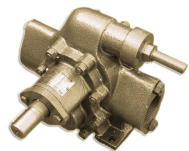

25GPM Industrial Pumphead Only