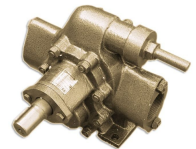

### **PRODUCT DESCRIPTION**

Add a reverse function to your portable pump by connecting jumpers to this switch. Wiring required.

### **RELATED PRODUCTS**

**Industrial Oil Transfer Pump - 25GPM - Single Phase**

**25GPM Portable Oil Transfer Pump - Massive Gears**

**230V Oil Pump 25GPM - 2HP**

**25GPM Industrial Pumphead Only**

---

Since 2009, we have been supplying portable and stationary pumps for moving all types of oil. Oil cleaning centrifuges are also important tools to re-use oil as fuel or lubricant.