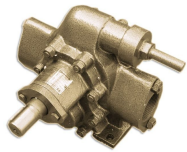

PORTABLE OIL TRANSFER PUMP REVERSIBLE SWITCH

SKU: gsrev

Price: ~~\$75.00~~ \$71.25

Add to Cart

Categories: [Oil Transfer Pumps](#) |

SPECIFICATIONS

Weight	1 lbs
--------	-------

PRODUCT DESCRIPTION

Add a reverse function to your portable pump by connecting jumpers to this switch. Wiring required.

RELATED PRODUCTS

**Stainless Steel
12GPM Oil Transfer
Pump**

**25GPM Industrial
Pumphead Only**

**50Hz Portable Oil
Transfer Pump -
Massive Gears**