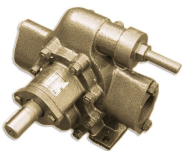

PORTABLE OIL TRANSFER PUMP REVERSIBLE SWITCH

SKU: gsrev

Price: ~~\$75.00~~ \$71.25

Add to Cart

Categories: [Oil Transfer Pumps](#) |

SPECIFICATIONS

Weight	1 lbs
--------	-------

PRODUCT DESCRIPTION

Add a reverse function to your portable pump by connecting jumpers to this switch. Wiring required.

RELATED PRODUCTS

25GPM Industrial Pumphead Only

230V Oil Pump 25GPM - 2HP

Portable Pump Shaft Seal

**7.5HP VFD for 60GPM
Pump Indoor**