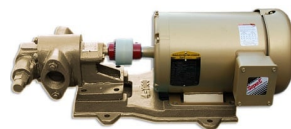

PORTABLE OIL TRANSFER PUMP REVERSIBLE SWITCH

SKU: gsrev

Price: ~~\$75.00~~ \$71.25

Add to Cart

Categories: [Oil Transfer Pumps](#) |

SPECIFICATIONS

| | |
|--------|-------|
| Weight | 1 lbs |
|--------|-------|

PRODUCT DESCRIPTION

Add a reverse function to your portable pump by connecting jumpers to this switch. Wiring required.

RELATED PRODUCTS

Super HD Heavy Oil Transfer Pump

Fryer Oil Circulation Pump

Industrial Oil Transfer Pump - 25GPM - 3 Phase