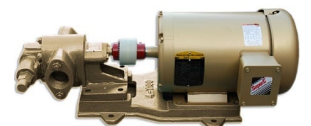

PORTABLE OIL TRANSFER PUMP REVERSIBLE SWITCH

SKU: gsrev

Price: ~~\$75.00~~ \$71.25

Add to Cart

Categories: [Oil Transfer Pumps](#) |

SPECIFICATIONS

Weight	1 lbs
--------	-------

PRODUCT DESCRIPTION

Add a reverse function to your portable pump by connecting jumpers to this switch. Wiring required.

RELATED PRODUCTS

Food Grade Stainless Oil Circulating Pump 2GPM

Stainless Steel 25GPM Oil Transfer Pump

25GPM Industrial Pumphead Only

Industrial Oil Transfer Pump - 25GPM -3 Phase

Since 2009, we have been supplying portable and stationary pumps for moving all types of oil. Oil cleaning centrifuges are also important tools to re-use oil as fuel or lubricant.