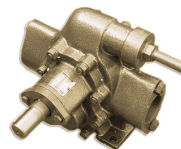

PORTABLE OIL TRANSFER PUMP REVERSIBLE SWITCH

SKU: gsrev

Price: ~~\$75.00~~ \$71.25

Add to Cart

Categories: [Oil Transfer Pumps](#) |

SPECIFICATIONS

Weight	1 lbs
--------	-------

PRODUCT DESCRIPTION

Add a reverse function to your portable pump by connecting jumpers to this switch. Wiring required.

RELATED PRODUCTS

Food Grade Stainless Oil Circulating Pump 2GPM

Stainless Steel 25GPM Oil Transfer Pump