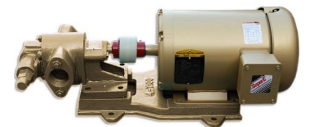

PORTABLE OIL TRANSFER PUMP REVERSIBLE SWITCH

SKU: gsrev

Price: ~~\$75.00~~ \$71.25

Add to Cart

Categories: [Oil Transfer Pumps](#) |

SPECIFICATIONS

Weight	1 lbs
--------	-------

PRODUCT DESCRIPTION

Add a reverse function to your portable pump by connecting jumpers to this switch. Wiring required.

RELATED PRODUCTS

Industrial Oil Transfer Pump - 25GPM - Single Phase

50Hz Portable Oil Transfer Pump - Massive Gears

7.5HP VFD for 60GPM

Industrial Oil Transfer Pump - 25GPM -3 Phase

Pump Outdoor

Since 2009, we have been supplying portable and stationary pumps for moving all types of oil. Oil cleaning centrifuges are also important tools to re-use oil as fuel or lubricant.