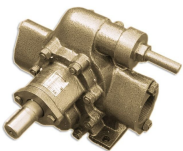

PORTABLE OIL TRANSFER PUMP REVERSIBLE SWITCH

SKU: gsrev

Price: ~~\$75.00~~ \$71.25

Add to Cart

Categories: [Oil Transfer Pumps](#) |

SPECIFICATIONS

Weight	1 lbs
--------	-------

PRODUCT DESCRIPTION

Add a reverse function to your portable pump by connecting jumpers to this switch. Wiring required.

RELATED PRODUCTS

25GPM Industrial Pumphead Only

Fryer Oil Circulation Pump

2.4 GPM Viscomat Gear Oil Transfer Pump