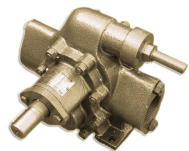

PORTABLE OIL TRANSFER PUMP REVERSIBLE SWITCH

SKU: gsrev

Price: ~~\$75.00~~ \$71.25

Add to Cart

Categories: [Oil Transfer Pumps](#) |

SPECIFICATIONS

Weight	1 lbs
--------	-------

PRODUCT DESCRIPTION

Add a reverse function to your portable pump by connecting jumpers to this switch. Wiring required.

RELATED PRODUCTS

Fryer Oil Circulation Pump

25GPM Industrial Pumphead Only

480V Oil Pump 25GPM

**7.5HP VFD for 60GPM
Pump Indoor**