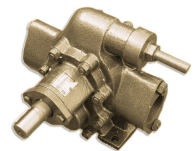

PORTABLE OIL TRANSFER PUMP REVERSIBLE SWITCH

SKU: gsrev

Price: ~~\$75.00~~ \$71.25

Add to Cart

Categories: [Oil Transfer Pumps](#) |

SPECIFICATIONS

Weight	1 lbs
--------	-------

PRODUCT DESCRIPTION

Add a reverse function to your portable pump by connecting jumpers to this switch. Wiring required.

RELATED PRODUCTS

Stainless Food Grade Pump 5GPM

Portable Pumphead

25GPM Industrial Pumphead Only

**7.5HP VFD for 60GPM
Pump Indoor**