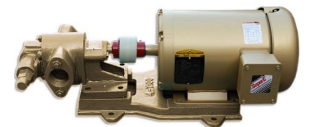

PORTABLE OIL TRANSFER PUMP REVERSIBLE SWITCH

SKU: gsrev

Price: ~~\$75.00~~ \$71.25

Add to Cart

Categories: [Oil Transfer Pumps](#) |

SPECIFICATIONS

Weight	1 lbs
--------	-------

PRODUCT DESCRIPTION

Add a reverse function to your portable pump by connecting jumpers to this switch. Wiring required.

RELATED PRODUCTS

50Hz Portable Oil Transfer Pump - Massive Gears

24GPM 12V Oil Transfer Pump

Portable Pump Shaft Seal