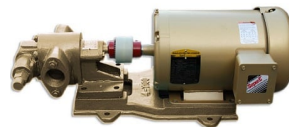

PORTABLE OIL TRANSFER PUMP REVERSIBLE SWITCH

SKU: gsrev

Price: ~~\$75.00~~ \$71.25

Add to Cart

Categories: [Oil Transfer Pumps](#) |

SPECIFICATIONS

Weight	1 lbs
--------	-------

PRODUCT DESCRIPTION

Add a reverse function to your portable pump by connecting jumpers to this switch. Wiring required.

RELATED PRODUCTS

480V Oil Pump at 12GPM

Gear Oil Pump - Pumpehead Only

Industrial Oil Transfer Pump - 25GPM - Single Phase