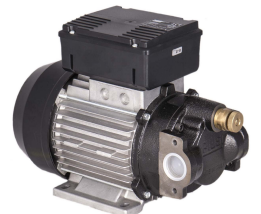

PORTABLE OIL TRANSFER PUMP REVERSIBLE SWITCH

SKU: gsrev

Price: ~~\$75.00~~ \$71.25

Add to Cart

Categories: [Oil Transfer Pumps](#) |

SPECIFICATIONS

Weight	1 lbs
--------	-------

PRODUCT DESCRIPTION

Add a reverse function to your portable pump by connecting jumpers to this switch. Wiring required.

RELATED PRODUCTS

480V Oil Pump at 12GPM

Gear Oil Pump - Pumpehead Only

Industrial Oil Transfer Pump - 25GPM - Single Phase