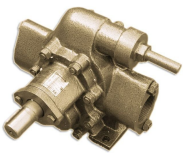

PORTABLE PUMP SHAFT SEAL

SKU: gsseal

Price: ~~\$25.00~~ \$23.75

Add to Cart

Categories: [Oil Transfer Pumps](#) |

SPECIFICATIONS

Weight	1 lbs
--------	-------

PRODUCT DESCRIPTION

Here is a replacement shaft seal, which is the only service part of the pump. Fits the 12 and 25gpm portable pumps. Viton.

RELATED PRODUCTS

25GPM Industrial Pumphead Only

Food Grade Stainless Oil Circulating Pump 2GPM

7.5HP VFD for 60GPM

Portable Pumphead Replacement Gasket

Pump Indoor

Since 2009, we have been supplying portable and stationary pumps for moving all types of oil. Oil cleaning centrifuges are also important tools to re-use oil as fuel or lubricant.