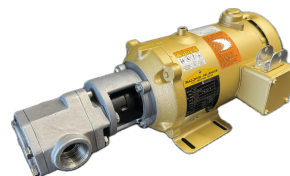

PORTABLE PUMP SHAFT SEAL

SKU: gsseal

Price: ~~\$25.00~~ \$23.75

Add to Cart

Categories: [Oil Transfer Pumps](#) |

SPECIFICATIONS

Weight	1 lbs
--------	-------

PRODUCT DESCRIPTION

Here is a replacement shaft seal, which is the only service part of the pump. Fits the 12 and 25gpm portable pumps. Viton.

RELATED PRODUCTS

480V Oil Pump at 12GPM

Super HD Heavy Oil Transfer Pump

Stainless Steel 25GPM Oil Transfer Pump