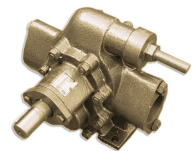

PORTABLE PUMP SHAFT SEAL

SKU: gsseal

Price: ~~$25.00~~ $23.75

Add to Cart

Categories: [Oil Transfer Pumps](#) |

SPECIFICATIONS

Weight	1 lbs

PRODUCT DESCRIPTION

Here is a replacement shaft seal, which is the only service part of the pump. Fits the 12 and 25gpm portable pumps. Viton.

RELATED PRODUCTS

**480V Oil Pump
25GPM**