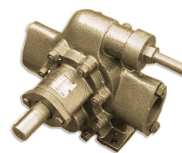

PORTABLE PUMP SHAFT SEAL

SKU: gsseal

Price: ~~\$25.00~~ \$23.75

Add to Cart

Categories: [Oil Transfer Pumps](#) |

SPECIFICATIONS

Weight	1 lbs
--------	-------

PRODUCT DESCRIPTION

Here is a replacement shaft seal, which is the only service part of the pump. Fits the 12 and 25gpm portable pumps. Viton.

RELATED PRODUCTS

Stainless Food Grade Pump 5GPM

Portable Pumphead Replacement Gasket