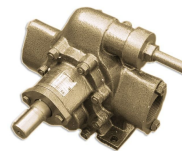

PORTABLE PUMP SHAFT SEAL

SKU: gsseal

Price: ~~\$25.00~~ \$23.75

Add to Cart

Categories: [Oil Transfer Pumps](#) |

SPECIFICATIONS

Weight	1 lbs
---------------	-------

PRODUCT DESCRIPTION

Here is a replacement shaft seal, which is the only service part of the pump. Fits the 12 and 25gpm portable pumps. Viton.

RELATED PRODUCTS

25GPM Portable Oil Transfer Pump - Massive Gears

480V Oil Pump 25GPM