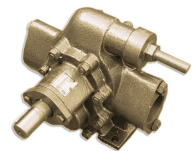

**25GPM Industrial
Pumphead Only**

Since 2009, we have been supplying portable and stationary pumps for moving all types of oil. Oil cleaning