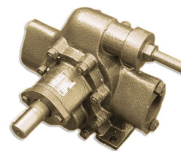

PORTABLE PUMP SHAFT SEAL

SKU: gsseal

Price: \$25.00

Add to Cart

Categories: [Oil Transfer Pumps](#) |

SPECIFICATIONS

Weight	1 lbs
--------	-------

PRODUCT DESCRIPTION

Here is a replacement shaft seal, which is the only service part of the pump. Fits the 12 and 25gpm portable pumps. Viton.

RELATED PRODUCTS

Gear Oil Pump - Pumphead Only

HD Portable Oil Transfer Pump - Massive Gears