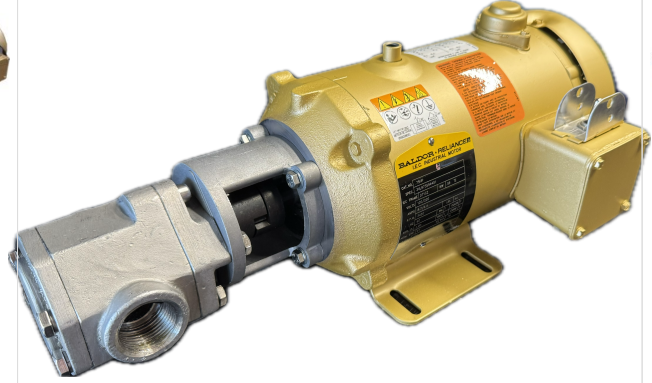

PORTABLE PUMP SHAFT SEAL

SKU: gsseal

Price: \$25.00

Categories: [Oil Transfer Pumps](#) |

SPECIFICATIONS

Weight	1 lbs
---------------	-------

PRODUCT DESCRIPTION

Here is a replacement shaft seal, which is the only service part of the pump. Fits the 12 and 25gpm portable pumps. Viton.

RELATED PRODUCTS

[480V Oil Pump 25GPM](#)

[25GPM Portable Oil Transfer Pump - Massive Gears](#)

[Stainless Steel 12GPM Oil Transfer Pump](#)

[Gear Oil Pump - Pumphead Only](#)

Since 2009, we have been supplying portable and stationary pumps for moving all types of oil. Oil cleaning centrifuges are also important tools to re-use oil as fuel or lubricant.