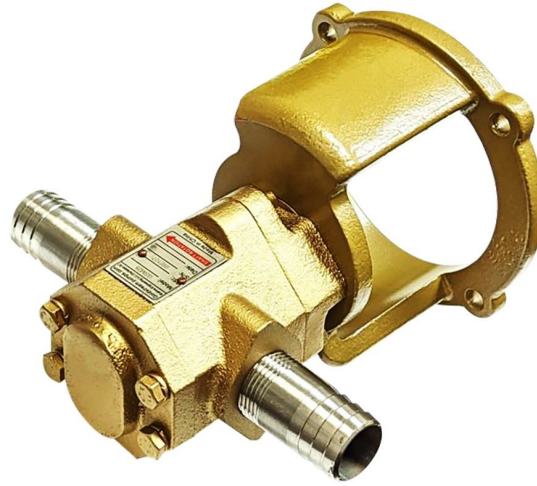

PUMPHEAD FOR 56C MOTOR

SKU: gshead56c

Price: ~~\$495.00~~ \$470.25

Add to Cart

Categories: [Misc. Pump Products](#) |

SPECIFICATIONS

Weight	12 lbs
Dimensions	10 × 8 × 8 in

PRODUCT DESCRIPTION

25GPM at 3500RPM

12GPM at 1750RPM

Shaft couplings for motor and pump included.

RELATED PRODUCTS

Gas Motor Plate Adapter

Basic Oil Centrifuge

Extreme Oil Centrifuge

3HP VFD for 25GPM Pump Indoor

Since 2009, we have been supplying portable and stationary pumps for moving all types of oil. Oil cleaning centrifuges are also important tools to re-use oil as fuel or lubricant.

Contact Us:

2121 Natomas Crossing STE 200-218