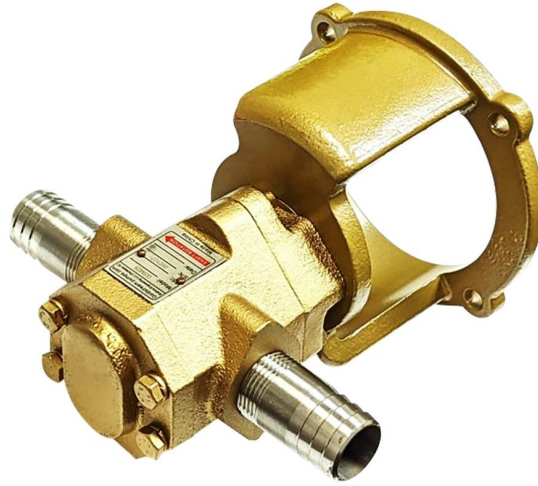

PUMPHEAD FOR 56C MOTOR

SKU: gshead56c

Price: ~~\$495.00~~ \$470.25

Add to Cart

Categories: [Misc. Pump Products](#) |

SPECIFICATIONS

Weight	12 lbs
Dimensions	10 x 8 x 8 in

PRODUCT DESCRIPTION

25GPM at 3500RPM

12GPM at 1750RPM

Shaft couplings for motor and pump included.

RELATED PRODUCTS

**1.5HP ABB ACS 150
VFD**

**12-48v Variable
Speed Controller**

**Replacement
Thermostat**

**Gas Motor Plate
Adapter**

Since 2009, we have been supplying portable and stationary pumps for moving all types of oil. Oil cleaning centrifuges are also important tools to re-use oil as fuel or lubricant.

Contact Us:

2121 Natomas Crossing STE 200-218