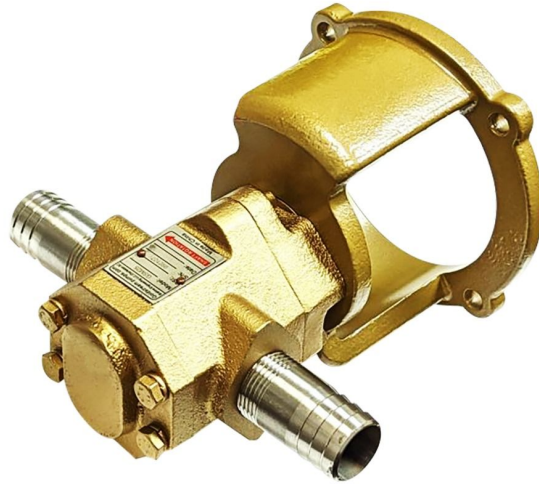

PUMPHEAD FOR 56C MOTOR

SKU: gshead56c

Price: ~~\$495.00~~ \$470.25

Add to Cart

Categories: [Misc. Pump Products](#) |

SPECIFICATIONS

Weight	12 lbs
Dimensions	10 x 8 x 8 in

PRODUCT DESCRIPTION

25GPM at 3500RPM

12GPM at 1750RPM

Shaft couplings for motor and pump included.

RELATED PRODUCTS

**3 Phase Gear Pump
Motor - Brook
Crompton**

**1.5HP ABB ACS 150
VFD**

**In Line Suction
Strainer 1"**

**1HP VFD for 12GPM
Pump - Switched
Outdoor**

Since 2009, we have been supplying portable and stationary pumps for moving all types of oil. Oil cleaning centrifuges are also important tools to re-use oil as fuel or lubricant.

Contact Us:

2121 Natomas Crossing STE 200-218
Sacramento, CA 95835
1-888-959-9311
info@alternativefuelmecca.com