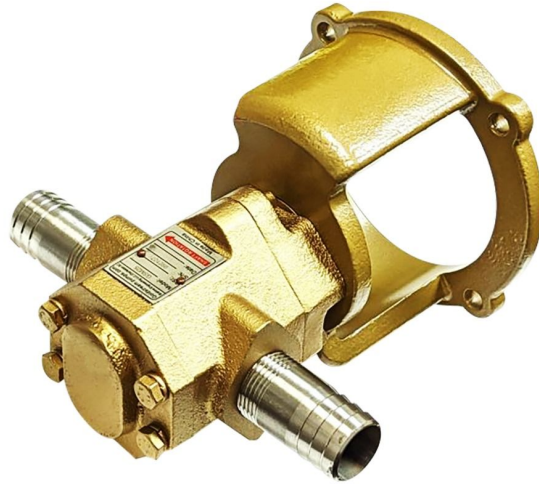

PUMPHEAD FOR 56C MOTOR

SKU: gshead56c

Price: ~~\$495.00~~ \$470.25

Add to Cart

Categories: [Misc. Pump Products](#) |

SPECIFICATIONS

Weight	12 lbs
Dimensions	10 x 8 x 8 in

PRODUCT DESCRIPTION

25GPM at 3500RPM

12GPM at 1750RPM

Shaft couplings for motor and pump included.

RELATED PRODUCTS

**1HP VFD for 12GPM
Pump - Switched
Outdoor**

**2" Hose Barb to 1"
NPT Adapter
Stainless**

**480V Oil Pump at
25GPM - Extreme
Heat**

**39 GPM Digital Oil
Flow Meter 1.5"**

Since 2009, we have been supplying portable and stationary pumps for moving all types of oil. Oil cleaning centrifuges are also important tools to re-use oil as fuel or lubricant.