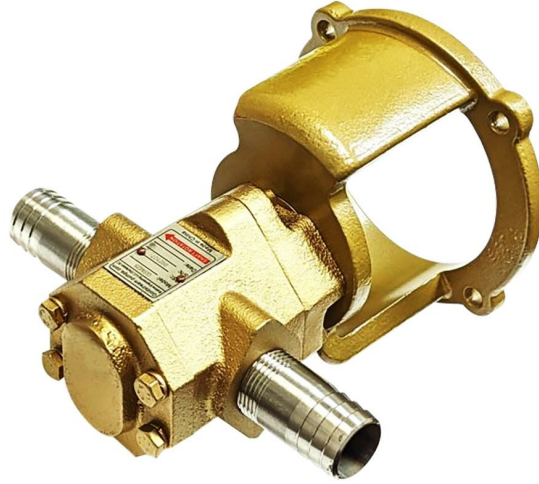

PUMPHEAD FOR 56C MOTOR

SKU: gshead56c

Price: ~~\$495.00~~ \$470.25

Add to Cart

Categories: [Misc. Pump Products](#) |

SPECIFICATIONS

Weight	12 lbs
Dimensions	10 x 8 x 8 in

PRODUCT DESCRIPTION

25GPM at 3500RPM

12GPM at 1750RPM

Shaft couplings for motor and pump included.

RELATED PRODUCTS

**1.5HP ABB ACS 150
VFD**

**12-48v Variable
Speed Controller**

**50Hz Portable Oil
Transfer Pump -
Massive Gears**