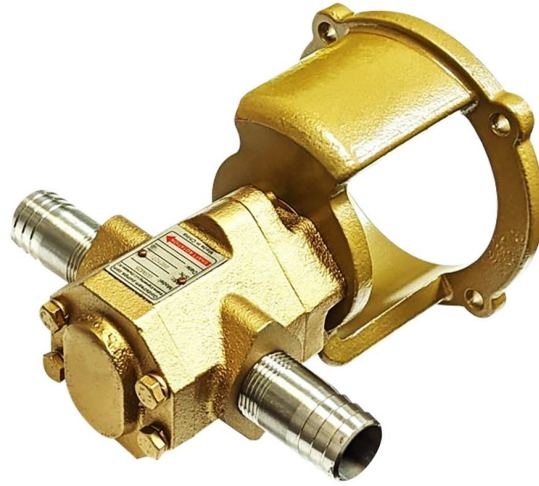

PUMPHEAD FOR 56C MOTOR

SKU: gshead56c

Price: \$495.00

Categories: [Misc. Pump Products](#) |

SPECIFICATIONS

Weight	12 lbs
Dimensions	10 x 8 x 8 in

PRODUCT DESCRIPTION

25GPM at 3500RPM

12GPM at 1750RPM

Shaft couplings for motor and pump included.

RELATED PRODUCTS

[Replacement Thermostat](#)

[15 GPM Digital Oil Pump Flow Meter 1"](#)

[Suction Strainer for Pumps](#)

[480V Oil Pump at 7GPM](#)

Since 2009, we have been supplying portable and stationary pumps for moving all types of oil. Oil cleaning centrifuges are also important tools to re-use oil as fuel or lubricant.

Contact Us:

2121 Natomas Crossing STE 200-218