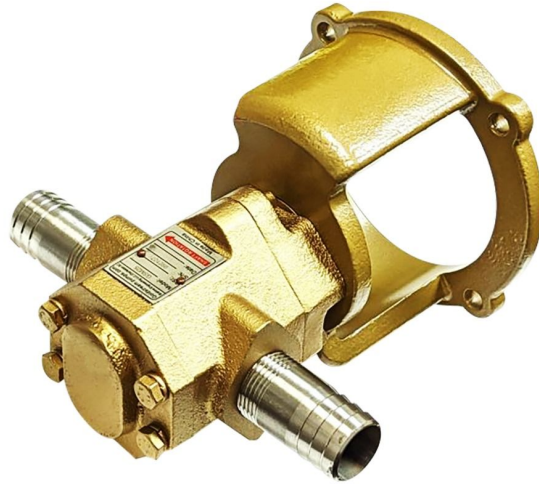

## **PUMPHEAD FOR 56C MOTOR**

SKU: gshead56c

Price: ~~\$495.00~~ \$470.25

Add to Cart

Categories: [Misc. Pump Products](#) |

### **SPECIFICATIONS**

<b>Weight</b>	12 lbs
<b>Dimensions</b>	10 x 8 x 8 in

### **PRODUCT DESCRIPTION**

25GPM at 3500RPM

12GPM at 1750RPM

Shaft couplings for motor and pump included.

### **RELATED PRODUCTS**

**3 Phase Gear Pump  
Motor - Brook  
Crompton**

**1HP VFD for 12GPM  
Pump - Switched  
Outdoor**

**Industrial Oil  
Transfer Pump -  
25GPM - Single Phase**

**480V Oil Pump at  
25GPM - Extreme  
Heat**