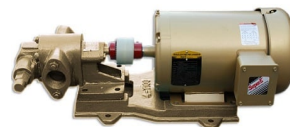

## **PUMPHEAD FOR 56C MOTOR**

SKU: gshead56c

Price: ~~\$495.00~~ \$470.25

Add to Cart

Categories: [Misc. Pump Products](#) |

### **SPECIFICATIONS**

<b>Weight</b>	12 lbs
<b>Dimensions</b>	10 x 8 x 8 in

### **PRODUCT DESCRIPTION**

25GPM at 3500RPM

12GPM at 1750RPM

Shaft couplings for motor and pump included.

### **RELATED PRODUCTS**

**3 Phase Gear Pump  
Motor - Brook  
Crompton**

**1HP VFD for 12GPM  
Pump - Switched  
Outdoor**

**Industrial Oil  
Transfer Pump -  
25GPM - Single Phase**

**480V Oil Pump at  
25GPM - Extreme  
Heat**