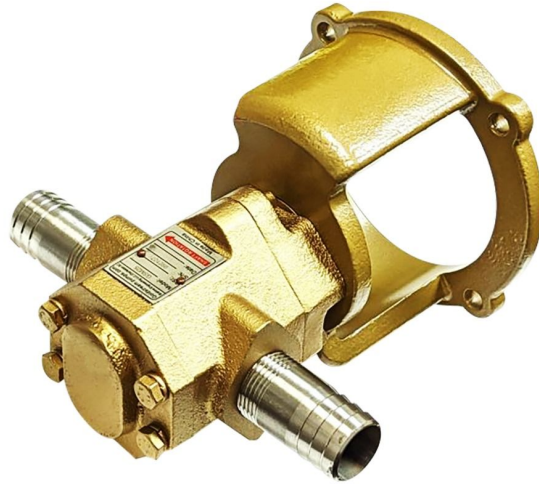

## PUMPHEAD FOR 56C MOTOR

SKU: gshead56c

Price: ~~\$495.00~~ \$470.25

Add to Cart

Categories: [Misc. Pump Products](#) |

### SPECIFICATIONS

<b>Weight</b>	12 lbs
<b>Dimensions</b>	10 x 8 x 8 in

### PRODUCT DESCRIPTION

25GPM at 3500RPM

12GPM at 1750RPM

Shaft couplings for motor and pump included.

### RELATED PRODUCTS

**12V Cables with Alligator Clamps**

**1HP VFD for 12GPM Pump - Switched Outdoor**

**HD Portable Oil Transfer Pump - Massive Gears**

**15 GPM Digital Oil Pump Flow Meter 1"**

Since 2009, we have been supplying portable and stationary pumps for moving all types of oil. Oil cleaning centrifuges are also important tools to re-use oil as fuel or lubricant.