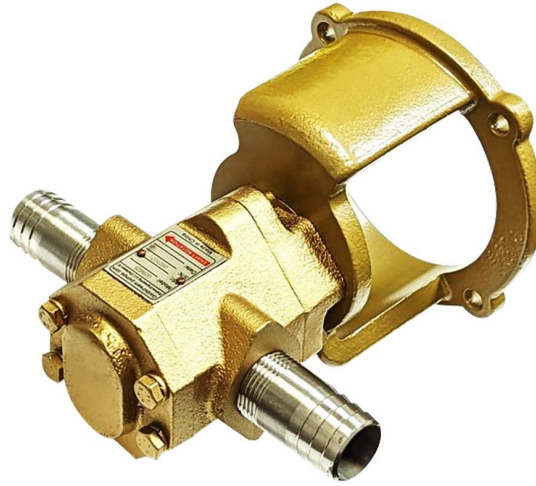

PUMPHEAD FOR 56C MOTOR

SKU: gshead56c

Price: ~~\$495.00~~ \$470.25

Add to Cart

Categories: [Misc. Pump Products](#) |

SPECIFICATIONS

Weight	12 lbs
Dimensions	10 × 8 × 8 in

PRODUCT DESCRIPTION

25GPM at 3500RPM

12GPM at 1750RPM

Shaft couplings for motor and pump included.

RELATED PRODUCTS

**12-48v Variable
Speed Controller**

**480V Oil Pump at
7GPM**

**Industrial Oil
Transfer Pump -
60GPM**

**50Hz Portable Oil
Transfer Pump -
Massive Gears**

Since 2009, we have been supplying portable and stationary pumps for moving all types of oil. Oil cleaning centrifuges are also important tools to re-use oil as fuel or lubricant.

Contact Us:

2121 Natomas Crossing STE 200-218
Sacramento, CA 95835
1-888-959-9311
info@alternativefuelmecca.com