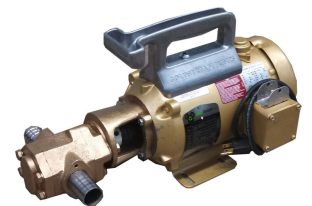

PUMPHEAD FOR 56C MOTOR

SKU: gshead56c

Price: ~~\$495.00~~ \$470.25

Add to Cart

Categories: [Misc. Pump Products](#) |

SPECIFICATIONS

Weight	12 lbs
Dimensions	10 × 8 × 8 in

PRODUCT DESCRIPTION

25GPM at 3500RPM

12GPM at 1750RPM

Shaft couplings for motor and pump included.

RELATED PRODUCTS

**12-48v Variable
Speed Controller**

**480V Oil Pump at
7GPM**

**Industrial Oil
Transfer Pump -
60GPM**

**50Hz Portable Oil
Transfer Pump -
Massive Gears**

Since 2009, we have been supplying portable and stationary pumps for moving all types of oil. Oil cleaning centrifuges are also important tools to re-use oil as fuel or lubricant.

Contact Us:

2121 Natomas Crossing STE 200-218
Sacramento, CA 95835
1-888-959-9311
info@alternativefuelmecca.com