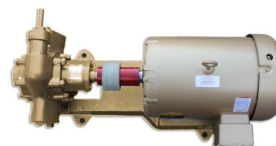

PUMPHEAD FOR 56C MOTOR

SKU: gshead56c

Price: ~~\$495.00~~ \$470.25

Add to Cart

Categories: [Misc. Pump Products](#) |

SPECIFICATIONS

Weight	12 lbs
Dimensions	10 × 8 × 8 in

PRODUCT DESCRIPTION

25GPM at 3500RPM

12GPM at 1750RPM

Shaft couplings for motor and pump included.

RELATED PRODUCTS

**12-48v Variable
Speed Controller**

**480V Oil Pump at
7GPM**

**Industrial Oil
Transfer Pump -
60GPM**

**50Hz Portable Oil
Transfer Pump -
Massive Gears**

Since 2009, we have been supplying portable and stationary pumps for moving all types of oil. Oil cleaning centrifuges are also important tools to re-use oil as fuel or lubricant.

Contact Us:

2121 Natomas Crossing STE 200-218
Sacramento, CA 95835
1-888-959-9311
info@alternativefuelmecca.com