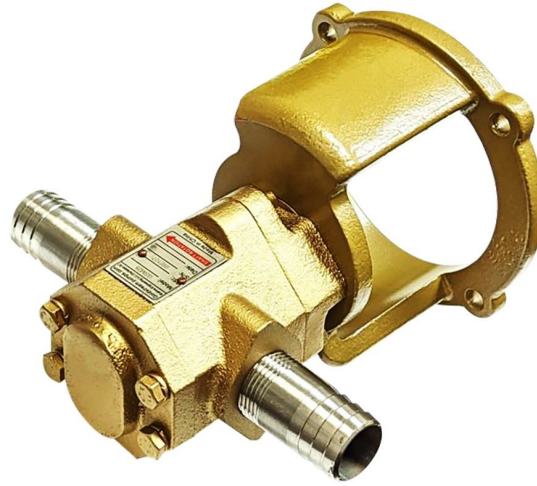

PUMPHEAD FOR 56C MOTOR

SKU: gshead56c

Price: ~~\$495.00~~ \$470.25

Add to Cart

Categories: [Misc. Pump Products](#) |

SPECIFICATIONS

Weight	12 lbs
Dimensions	10 x 8 x 8 in

PRODUCT DESCRIPTION

25GPM at 3500RPM

12GPM at 1750RPM

Shaft couplings for motor and pump included.

RELATED PRODUCTS

**3HP VFD for 25GPM
Pump Indoor**

**Gas Motor Plate
Adapter**

**Replacement
Thermostat**

**Extreme Oil
Centrifuge**

Since 2009, we have been supplying portable and stationary pumps for moving all types of oil. Oil cleaning centrifuges are also important tools to re-use oil as fuel or lubricant.

Contact Us:

2121 Natomas Crossing STE 200-218