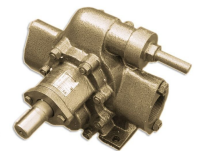

## RELATED PRODUCTS

**Portable Pump Shaft Seal**

**25GPM Portable Oil Transfer Pump - Massive Gears**

**Gear Oil Pump - Pumphead Only**

**25GPM Industrial Pumphead Only**

Since 2009, we have been supplying portable and stationary pumps for moving all types of oil. Oil cleaning centrifuges are also important tools to re-use oil as fuel or lubricant.