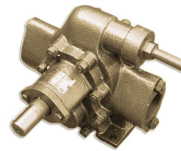

25GPM Industrial Pumphead Only