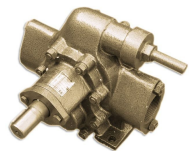

SHAFT COUPLING RUBBER ELEMENT

SKU: sc-rubber

Price: ~~\$6.00~~ \$5.70

Add to Cart

Categories: [Oil Transfer Pumps](#) |

SPECIFICATIONS

Weight	.5 lbs
Dimensions	2 x 2 x 2 in

RELATED PRODUCTS

24GPM 12V Oil Transfer Pump

25GPM Industrial Pumphead Only

Portable Pumphead Replacement Gasket

Food Grade Stainless Oil Circulating Pump 2GPM

Since 2009, we have been supplying portable and stationary pumps for moving all types of oil. Oil cleaning centrifuges are also important tools to re-use oil as fuel or lubricant.