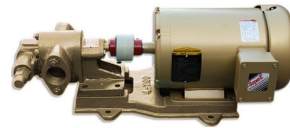

SHAFT COUPLING RUBBER ELEMENT

SKU: sc-rubber

Price: ~~\$6.00~~ \$5.70

Add to Cart

Categories: [Oil Transfer Pumps](#) |

SPECIFICATIONS

Weight	.5 lbs
Dimensions	2 x 2 x 2 in

RELATED PRODUCTS

**Stainless Steel
12GPM Oil Transfer
Pump**

**Portable Pump Shaft
Seal**

**Industrial Oil
Transfer Pump -
25GPM -3 Phase**

**HD Portable Oil
Transfer Pump -
Massive Gears**

Since 2009, we have been supplying portable and stationary pumps for moving all types of oil. Oil cleaning centrifuges are also important tools to re-use oil as fuel or lubricant.