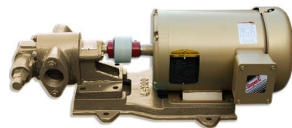

SHAFT COUPLING RUBBER ELEMENT

SKU: sc-rubber

Price: ~~\$6.00~~ \$5.70

Add to Cart

Categories: [Oil Transfer Pumps](#) |

SPECIFICATIONS

Weight	.5 lbs
Dimensions	2 x 2 x 2 in

RELATED PRODUCTS

Industrial Oil Transfer Pump - 60GPM

Industrial Oil Transfer Pump - 25GPM - Single Phase

Portable Pump Shaft Seal

Gear Oil Pump - Pumphead Only

Since 2009, we have been supplying portable and stationary pumps for moving all types of oil. Oil cleaning centrifuges are also important tools to re-use oil as fuel or lubricant.