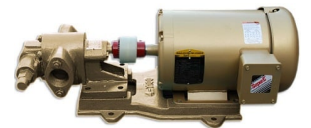

SHAFT COUPLING RUBBER ELEMENT

SKU: sc-rubber

Price: ~~\$6.00~~ \$5.70

Add to Cart

Categories: [Oil Transfer Pumps](#) |

SPECIFICATIONS

Weight	.5 lbs
Dimensions	2 x 2 x 2 in

RELATED PRODUCTS

24GPM 12V Oil Transfer Pump

2.4 GPM Viscomat Gear Oil Transfer Pump

Portable Oil Transfer Pump Reversible Switch

Industrial Oil Transfer Pump - 25GPM -3 Phase

Since 2009, we have been supplying portable and stationary pumps for moving all types of oil. Oil cleaning centrifuges are also important tools to re-use oil as fuel or lubricant.