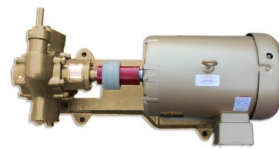

SHAFT COUPLING RUBBER ELEMENT

SKU: sc-rubber

Price: ~~\$6.00~~ \$5.70

Add to Cart

Categories: [Oil Transfer Pumps](#) |

SPECIFICATIONS

Weight	.5 lbs
Dimensions	2 x 2 x 2 in

RELATED PRODUCTS

50Hz Portable Oil Transfer Pump - Massive Gears

7.5HP VFD for 60GPM Pump Outdoor

Industrial Oil Transfer Pump - 60GPM

Gear Oil Pump - Pumphead Only

Since 2009, we have been supplying portable and stationary pumps for moving all types of oil. Oil cleaning centrifuges are also important tools to re-use oil as fuel or lubricant.