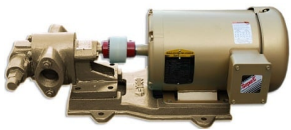

SHAFT COUPLING RUBBER ELEMENT

SKU: sc-rubber

Price: ~~\$6.00~~ \$5.70

Add to Cart

Categories: [Oil Transfer Pumps](#) |

SPECIFICATIONS

| | |
|-------------------|--------------|
| Weight | .5 lbs |
| Dimensions | 2 x 2 x 2 in |

RELATED PRODUCTS

Industrial Oil Transfer Pump - 25GPM - Single Phase

480V Oil Pump at 12GPM

24GPM 12V Oil Transfer Pump

Portable Pump Shaft Seal

Since 2009, we have been supplying portable and stationary pumps for moving all types of oil. Oil cleaning centrifuges are also important tools to re-use oil as fuel or lubricant.