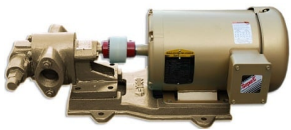

SHAFT COUPLING RUBBER ELEMENT

SKU: sc-rubber

Price: ~~\$6.00~~ \$5.70

Add to Cart

Categories: [Oil Transfer Pumps](#) |

SPECIFICATIONS

Weight	.5 lbs
Dimensions	2 x 2 x 2 in

RELATED PRODUCTS

Industrial Oil Transfer Pump - 25GPM -3 Phase

Portable Pump Shaft Seal

Stainless Steel 25GPM Oil Transfer Pump

Food Grade Stainless Oil Circulating Pump 2GPM

Since 2009, we have been supplying portable and stationary pumps for moving all types of oil. Oil cleaning centrifuges are also important tools to re-use oil as fuel or lubricant.