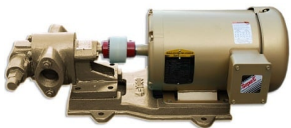

RELATED PRODUCTS

Industrial Oil Transfer Pump - 25GPM - Single Phase